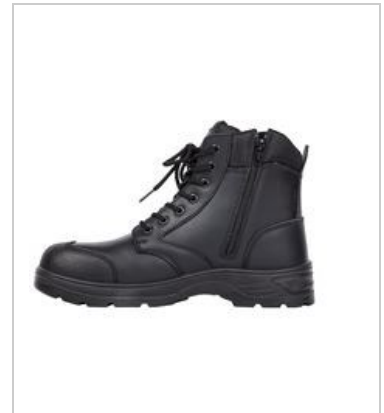

JB'S COMPOSITE TOE 5" ZIP BOOT

9G8

SAFETY & SUPPORT

Available Colours:

Black (FULL
GRAIN
LEATHER)

Wheat
(NUBUCK
LEATHER)

Details

- > PU/PU sole construction
- > Oxford padded tongue and collar
- > YKK zipper
- > 200J impact resistant composite toe cap and leather toe cover
- > Pull on tab and reinforced heel
- > Removable extra thick PU insock
- > Inside mesh lining
- > Oil resistant, Anti-static sole
- > SRC slip resistant sole
- > Individually boxed. Carton of 5
- > Meets AS 2210.3:2019 & Certified by BSI BMP No 622279