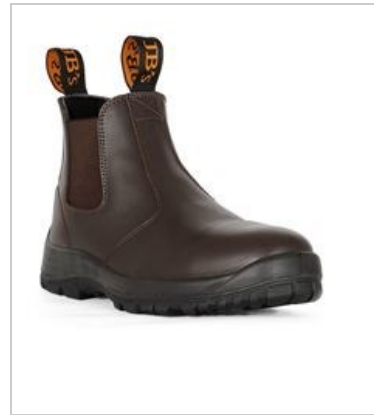

# TRADITIONAL SOFT TOE ELASTIC SIDED BOOT

## 9F8

Comfortable and durable. Maximum comfort and day long foot support.

Available Colours:

Black

Brown

Details

- > PU/PU sole construction
- > Inside mesh lining
- > Elastic sided
- > Front and back webbing puller
- > Ladder grip at mid sole
- > Individually boxed, carton of 5