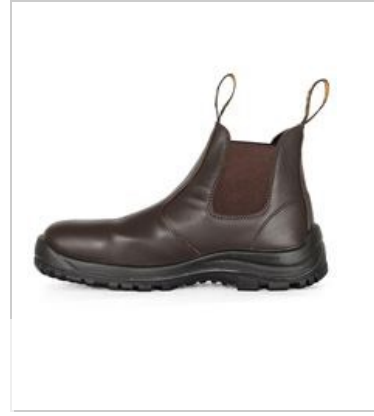

# TRADITIONAL SOFT TOE ELASTIC SIDED BOOT

## 9F8

Comfortable and durable. Maximum comfort and day long foot support.

Available Colours:

Black

Brown

Details

- > PU/PU sole construction
- > Inside mesh lining
- > Elastic sided
- > Front and back webbing puller
- > Ladder grip at mid sole
- > Individually boxed, carton of 5