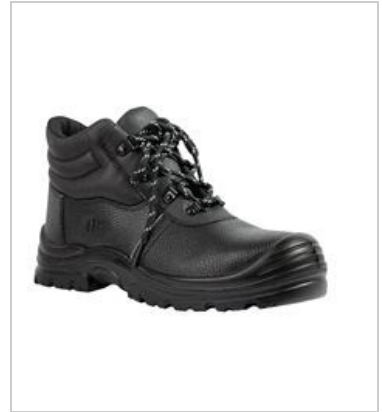

ROCK FACE LACE UP BOOT

9G6

Available Colours:

Black

Details

- > Split cow leather embossed
- > Sole: Dual density PU injection
- > PU ankle opening and tongue
- > Polyester mesh lining
- > Steel toe cap
- > Removable EVA insock
- > Toe protection with kick lug and rare heel kick off lug
- > Shock absorbent heel
- > Oil resistant, anti-static sole
- > SRC slip resistant sole
- > Meets AS/NZS 2210.3:2009 Certified by BSI BMP No 702610
- > Individually boxed, carton of 5