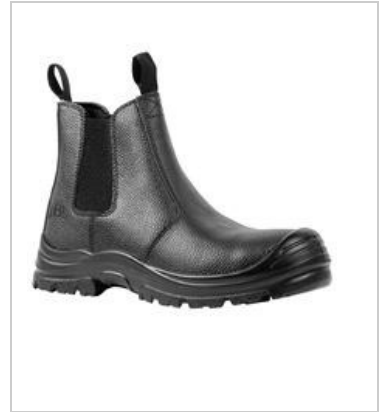

ROCK FACE ELASTIC SIDED BOOT

9G7

Available Colours:

Black

Details

- > Split cow leather embossed
- > Sole: Dual density PU injection
- > Elastic sides
- > Polyester mesh lining
- > Removable EVA insock
- > Steel toe cap
- > Toe protection with kick lug and rare heel kick off lug
- > Shock absorbent heel
- > Oil resistant, anti-static sole
- > SRC slip resistant sole
- > Individually boxed, carton of 5
- > Meets AS/NZS 2210.3:2009 Certified by BSI BMP No 702610