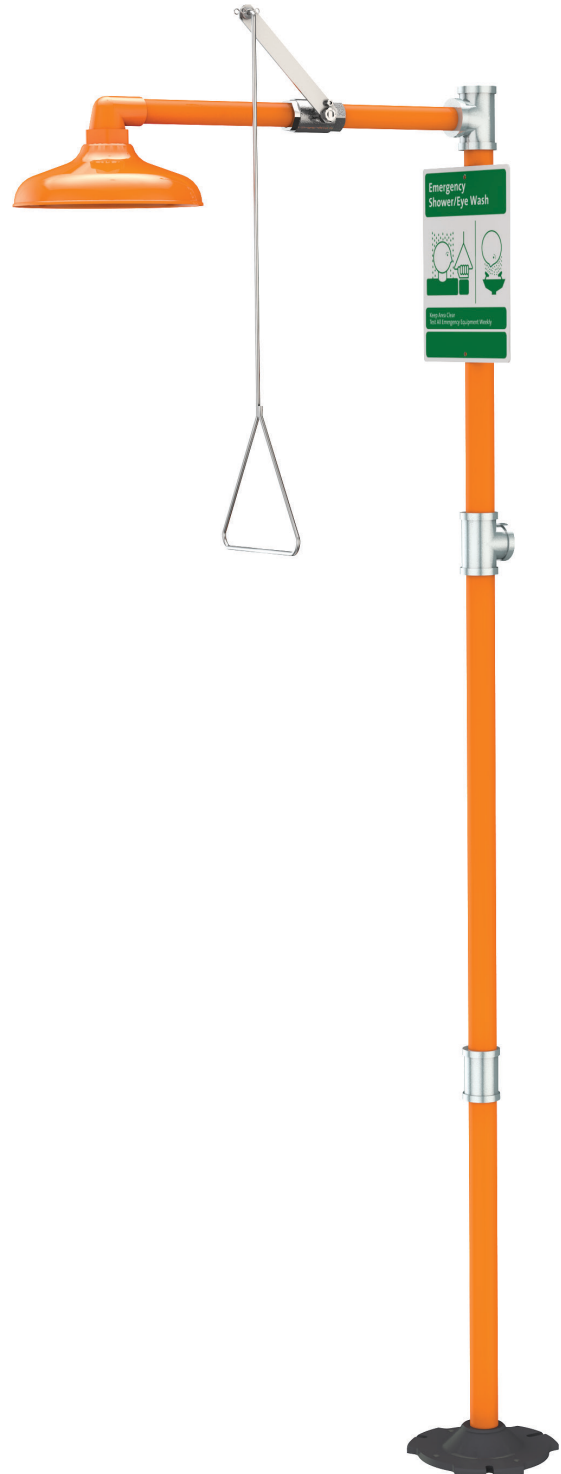

- G1662** Emergency Shower, Free Standing, Plastic Shower Head
- G1662SSH** Emergency Shower, Free Standing, Stainless Steel Shower Head

Application: Free standing emergency shower.

Shower Head: 10" diameter with 20 GPM flow control. Shower head is orange ABS plastic (G1662) or stainless steel (G1662SSH).

Valve: 1" IPS chrome plated brass stay-open ball valve. Valve is US-made with chrome plated brass ball and PTFE seals. Furnished with stainless steel actuating arm and 29" stainless steel pull rod.

Pipe and Fittings: Schedule 40 galvanized steel. Furnished with orange polyethylene covers on piping for high visibility and corrosion resistance.

Supply: 1 1/4" NPT female top or side inlet.

Sign: ANSI-compliant identification sign.

Available Options

- PCC** All-polished chrome plated brass construction.
- GRN** Safety green ABS plastic shower head.
- YEL** Safety yellow ABS plastic shower head.
- HS** Auxiliary hand-held drench hose for rinsing eyes, face or body. Unit has single FS-Plus™ spray type outlet head, self-closing valve with squeeze handle, 8 ft. reinforced PVC hose and mounting bracket.
- AP275-200** Electric flashing light and alarm horn unit for mounting on wall or vertical pipe. Light illuminates and horn sounds when shower is activated. Furnished complete with flow switch and mounting hardware.
- AP250-015** Modesty curtain for horizontal shower installation.
- G3800LF** Thermostatic mixing valve precisely blends hot and cold water to deliver warm (tepid) water as required by ANSI Z358.1-2014. Refer to "Tempering Valves" section for complete technical and product selection information.

- **G1662** Emergency Shower, Free Standing, Plastic Shower Head
- **G1662SSH** Emergency Shower, Free Standing, Stainless Steel Shower Head

THIS SPACE FOR ARCHITECT/ENGINEER APPROVAL

Sign Included

Due to continuing product improvement, the information contained in this document is subject to change without notice. All dimensions are ± 1/4" (6mm). rev. 111919