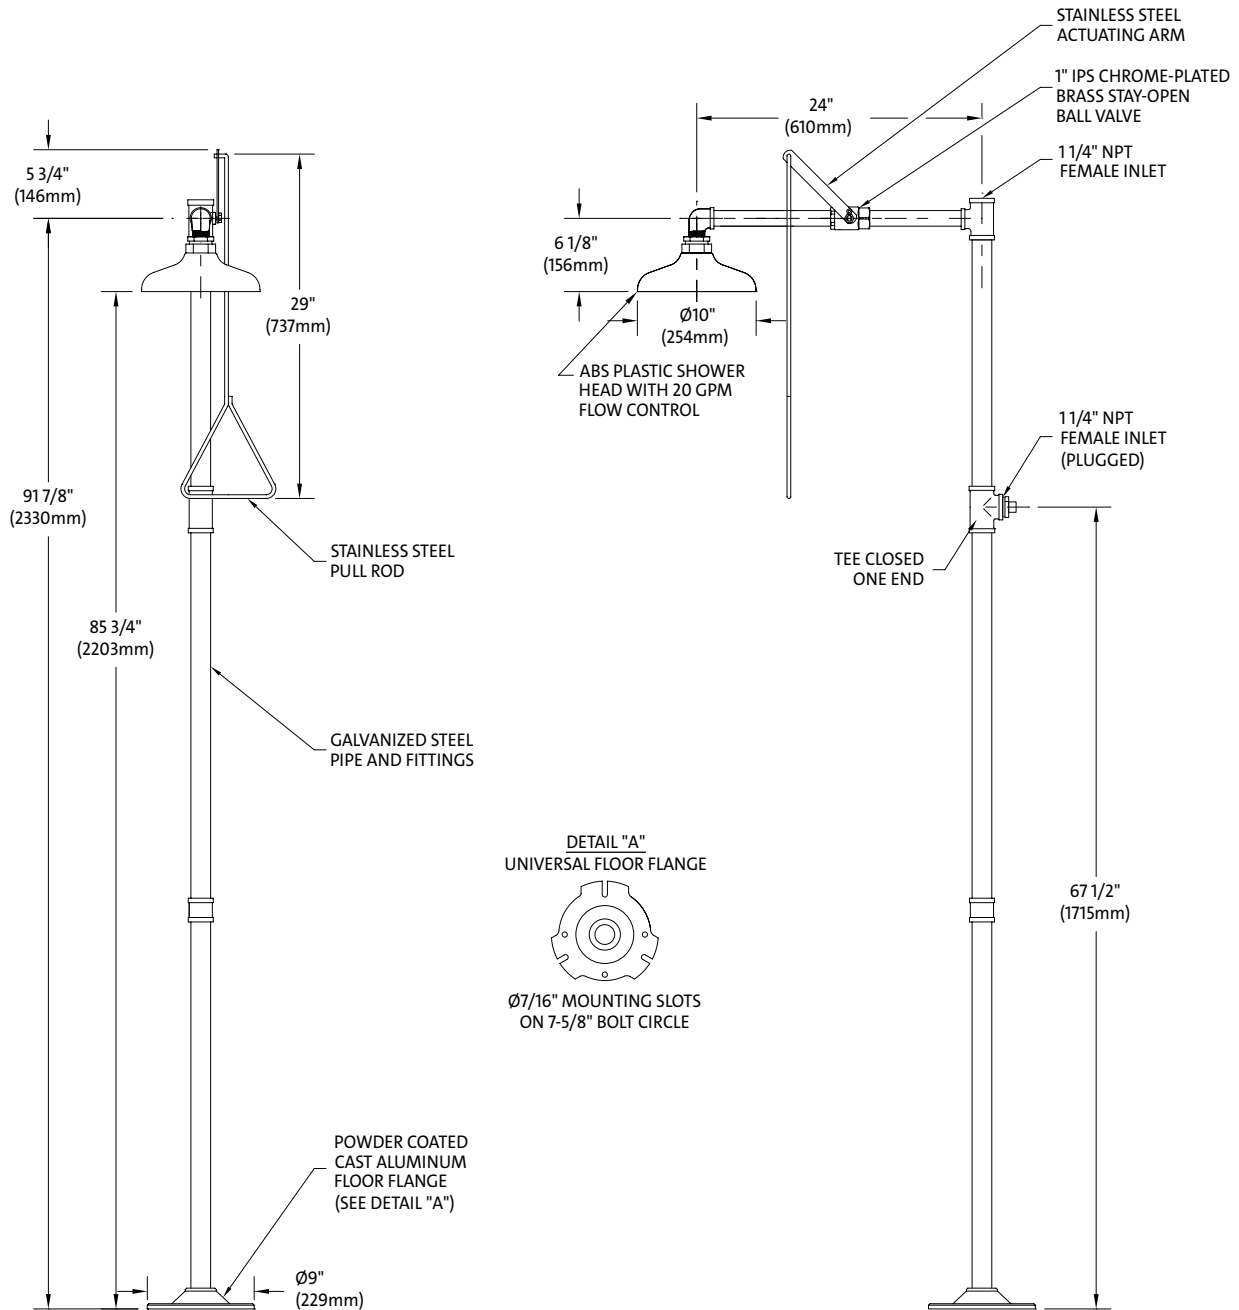

- G1662** Emergency Shower, Free Standing, Plastic Shower Head
- G1662SSH** Emergency Shower, Free Standing, Stainless Steel Shower Head

Application: Free standing emergency shower.

Shower Head: 10" diameter with 20 GPM flow control. Shower head is orange ABS plastic (G1662) or stainless steel (G1662SSH).

Valve: 1" IPS chrome plated brass stay-open ball valve. Valve is US-made with chrome plated brass ball and PTFE seals. Furnished with stainless steel actuating arm and 29" stainless steel pull rod.

Pipe and Fittings: Schedule 40 galvanized steel. Furnished with orange polyethylene covers on piping for high visibility and corrosion resistance.

Supply: 1 1/4" NPT female top or side inlet.

Sign: ANSI-compliant identification sign.

Available Options

- PCC** All-polished chrome plated brass construction.
- GRN** Safety green ABS plastic shower head.
- YEL** Safety yellow ABS plastic shower head.
- HS** Auxiliary hand-held drench hose for rinsing eyes, face or body. Unit has single FS-Plus™ spray type outlet head, self-closing valve with squeeze handle, 8 ft. reinforced PVC hose and mounting bracket.
- AP275-200** Electric flashing light and alarm horn unit for mounting on wall or vertical pipe. Light illuminates and horn sounds when shower is activated. Furnished complete with flow switch and mounting hardware.
- AP250-015** Modesty curtain for horizontal shower installation.
- G3800LF** Thermostatic mixing valve precisely blends hot and cold water to deliver warm (tepid) water as required by ANSI Z358.1-2014. Refer to "Tempering Valves" section for complete technical and product selection information.

- **G1662** Emergency Shower, Free Standing, Plastic Shower Head
- **G1662SSH** Emergency Shower, Free Standing, Stainless Steel Shower Head

THIS SPACE FOR ARCHITECT/ENGINEER APPROVAL

Sign Included

Due to continuing product improvement, the information contained in this document is subject to change without notice. All dimensions are ± 1/4" (6mm). rev. 111919