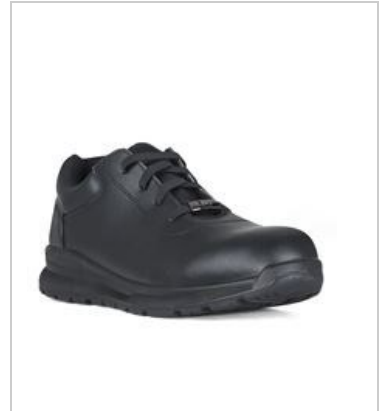

JB'S SUMMIT SOFT TOE SNEAKER

9H7

Available Colours:

Black

Details

- > Light weight microfibre upper, fully mesh lined
- > Cushioned tongue
- > Elastic shoelace with adjustable buckle and spare shoelace in box
- > PU injection sole
- > Water splash resistant microfibre upper
- > Removable insock
- > Anti-static, oil resistant and non-marking sole
- > SRC slip resistant sole
- > Individually boxed, carton of 5