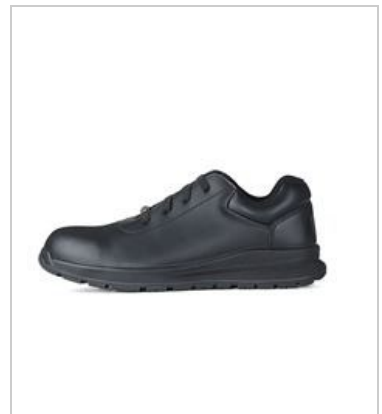

JB'S SUMMIT SOFT TOE SNEAKER

9H7

Available Colours:

Black

Details

- > Light weight microfibre upper, fully mesh lined
- > Cushioned tongue
- > Elastic shoelace with adjustable buckle and spare shoelace in box
- > PU injection sole
- > Water splash resistant microfibre upper
- > Removable insock
- > Anti-static, oil resistant and non-marking sole
- > SRC slip resistant sole
- > Individually boxed, carton of 5